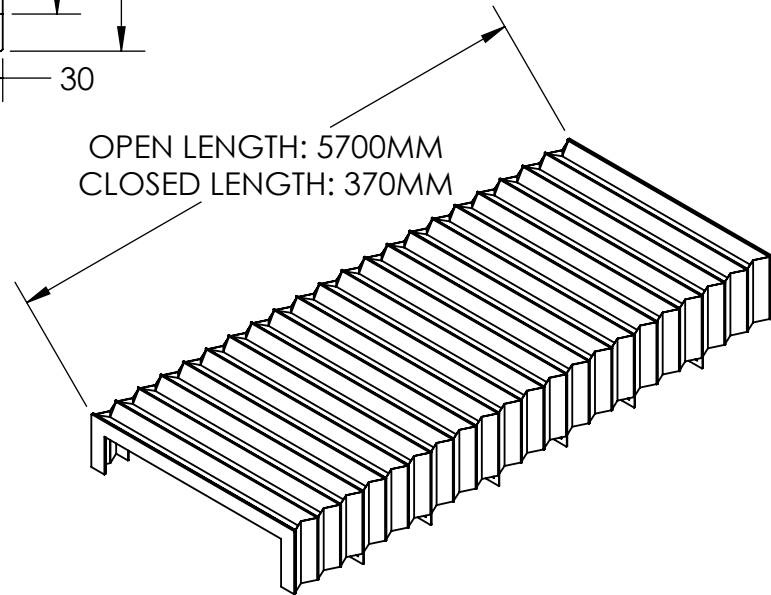

OPEN LENGTH: 5700MM
CLOSED LENGTH: 370MM

THIS DOCUMENT IS THE PROPERTY OF RICHARDSON ELECTRONICS, LTD. AND SHALL NOT BE COPIED, REPRODUCED, USED IN THE MANUFACTURE OR SALE OF APPARATUS OR DISCLOSED TO OTHERS WITHOUT PERMISSION.